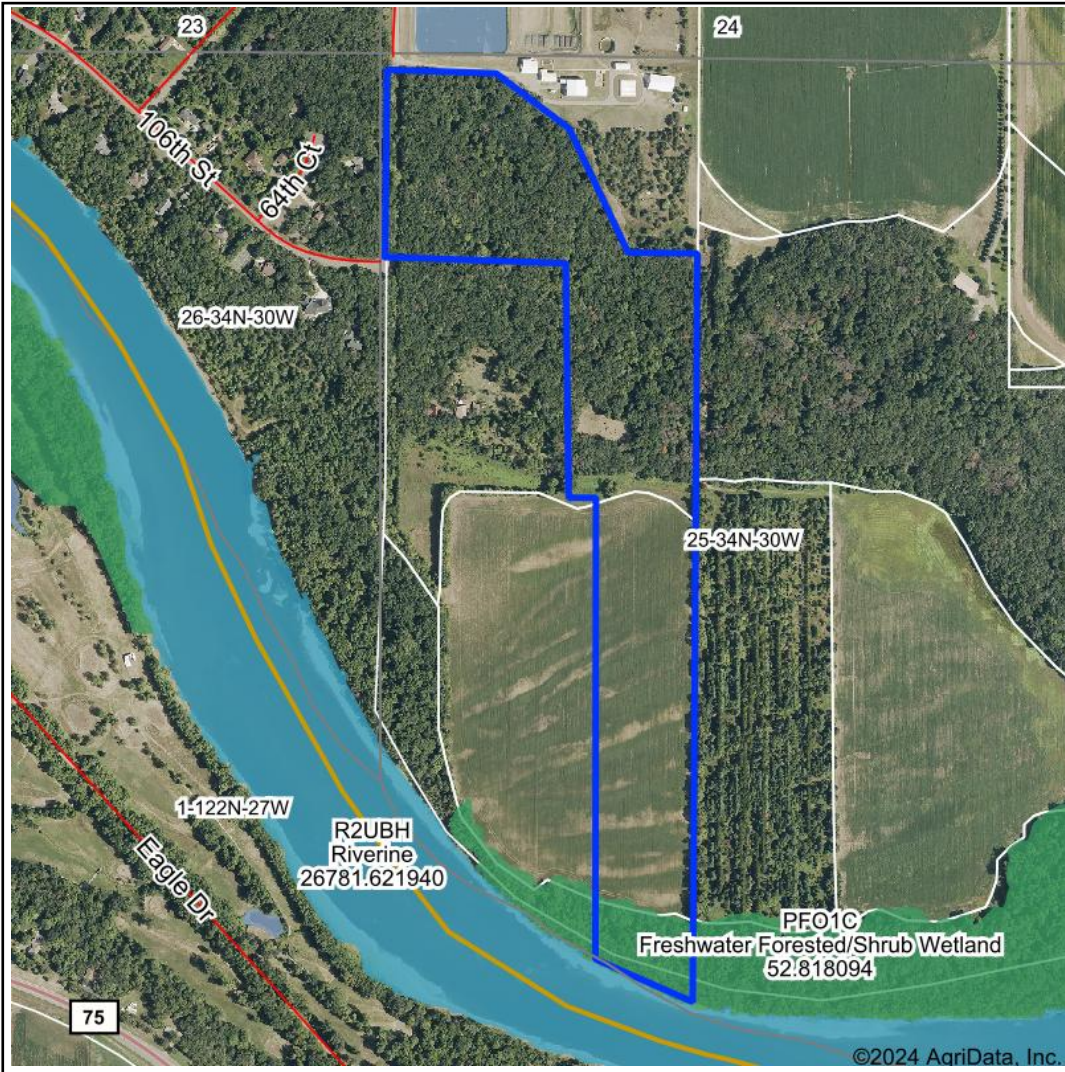

Wetlands Map

State: Minnesota
Location: 25-34N-30W
County: Sherburne
Township: Clear Lake
Date: 6/30/2024

© AgriData, Inc. 2023 www.AgriDataInc.com

Classification Code	Type	Acres
PFO1C	Freshwater Forested/Shrub Wetland	2.85
Total Acres		2.85

Data Source: National Wetlands Inventory website. U.S. DoI, Fish and Wildlife Service, Washington, D.C. <http://www.fws.gov/wetlands/>