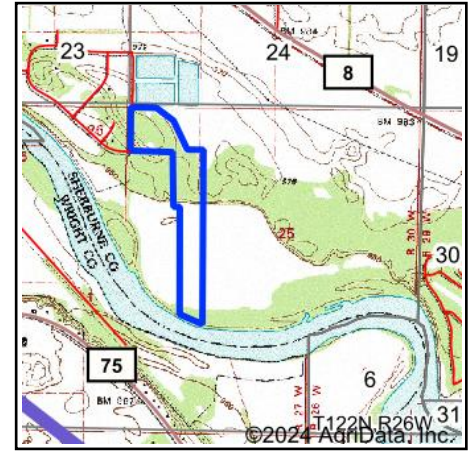

Wetlands Map

State: Minnesota
Location: 25-34N-30W
County: Sherburne
Township: Clear Lake
Date: 6/30/2024

© AgriData, Inc. 2023 www.AgriDataInc.com

Classification Code	Type	Acres
PFO1C	Freshwater Forested/Shrub Wetland	2.85
Total Acres		2.85

Data Source: National Wetlands Inventory website. U.S. DoI, Fish and Wildlife Service, Washington, D.C. <http://www.fws.gov/wetlands/>