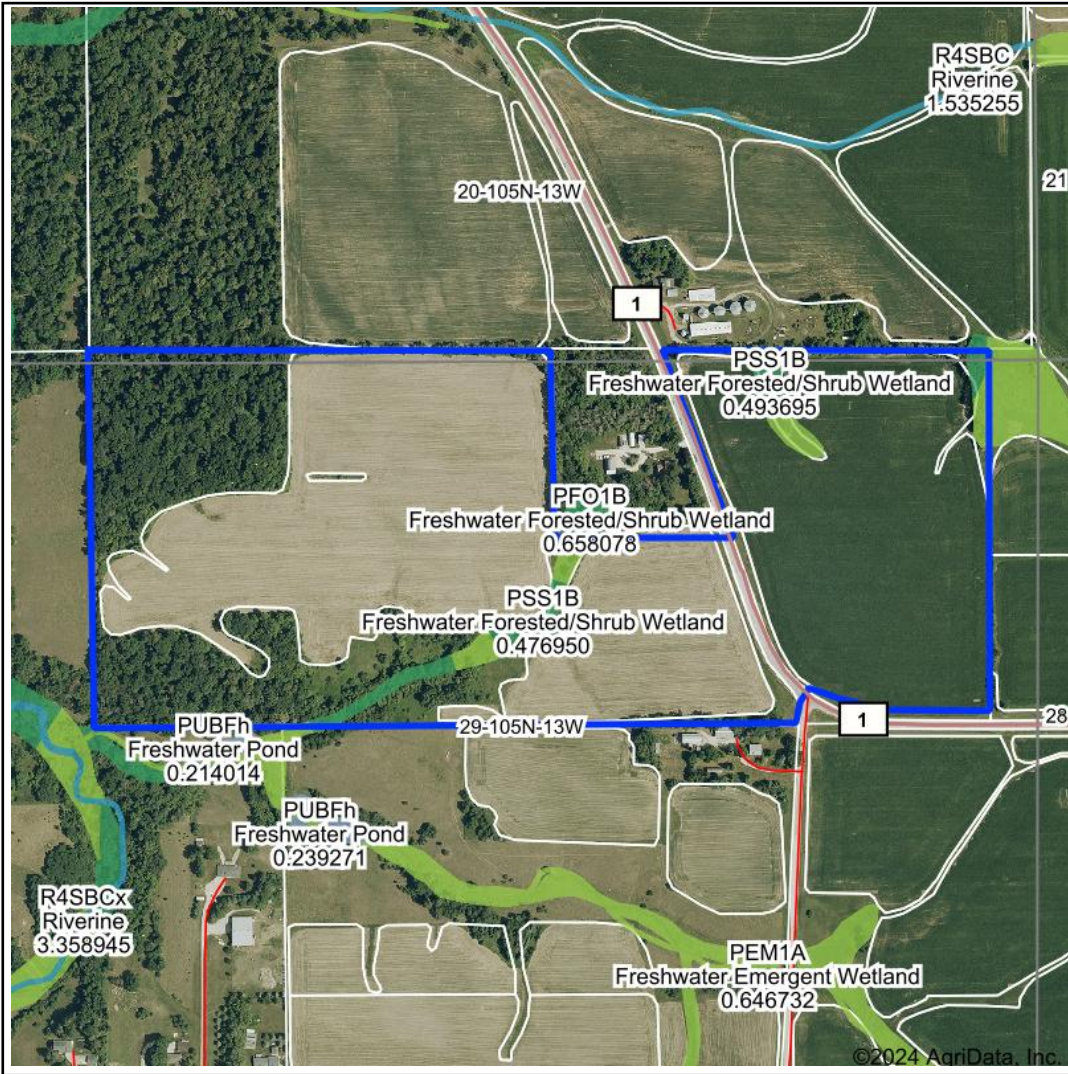

Wetlands Map

State: Minnesota
Location: 29-105N-13W
County: Olmsted
Township: Pleasant Grove
Date: 5/15/2024

Classification Code	Type	Acres
PSS1B	Freshwater Forested/Shrub Wetland	1.70
PEM1B	Freshwater Emergent Wetland	1.22
PFO1B	Freshwater Forested/Shrub Wetland	0.08
Total Acres		3.00

Data Source: National Wetlands Inventory website. U.S. DoI, Fish and Wildlife Service, Washington, D.C. <http://www.fws.gov/wetlands/>