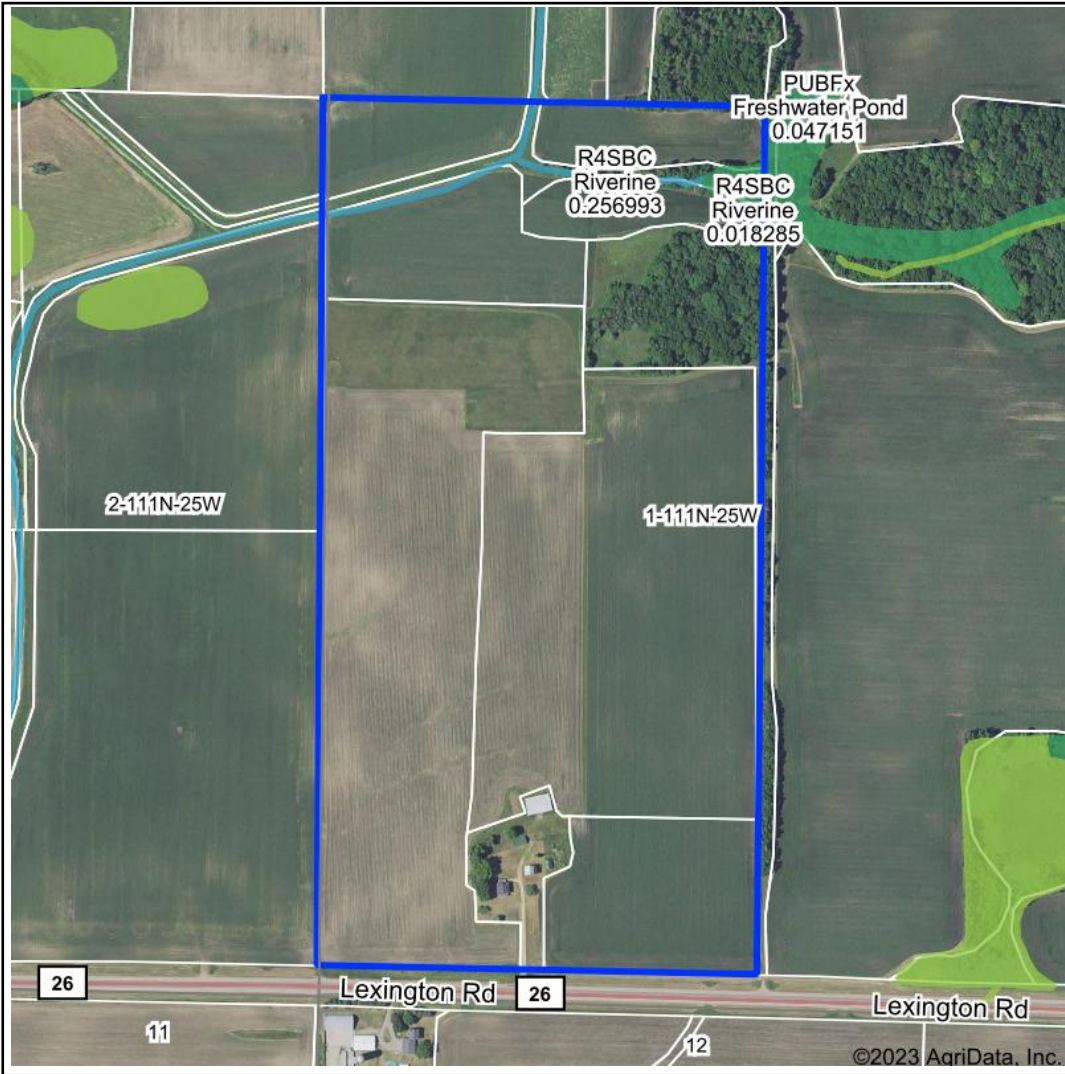

Wetlands Map

State: Minnesota
Location: 1-111N-25W
County: Le Sueur
Township: Sharon
Date: 11/13/2023

WEISS REALTY
RENTING & FARMLAND PROPERTIES

Maps Provided By:

© AgriData, Inc. 2023 www.AgriDataInc.com

Classification Code	Type	Acres
PFO1B	Freshwater Forested/Shrub Wetland	0.41
R4SBCx	Riverine	0.35
R4SBC	Riverine	0.28
Total Acres		1.04

Data Source: National Wetlands Inventory website. U.S. DoI, Fish and Wildlife Service, Washington, D.C. <http://www.fws.gov/wetlands/>