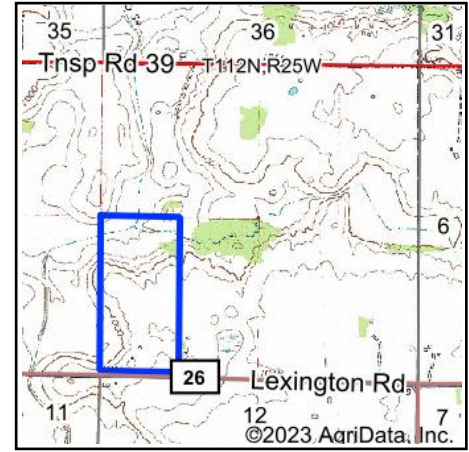

Wetlands Map

State: Minnesota
Location: 1-111N-25W
County: Le Sueur
Township: Sharon
Date: 11/13/2023

WEISS REALTY
RENTING & FARMLAND PROPERTIES

Maps Provided By:

© AgriData, Inc. 2023 www.AgriDataInc.com

Classification Code	Type	Acres
PFO1B	Freshwater Forested/Shrub Wetland	0.41
R4SBCx	Riverine	0.35
R4SBC	Riverine	0.28
Total Acres		1.04

Data Source: National Wetlands Inventory website. U.S. DoI, Fish and Wildlife Service, Washington, D.C. <http://www.fws.gov/wetlands/>