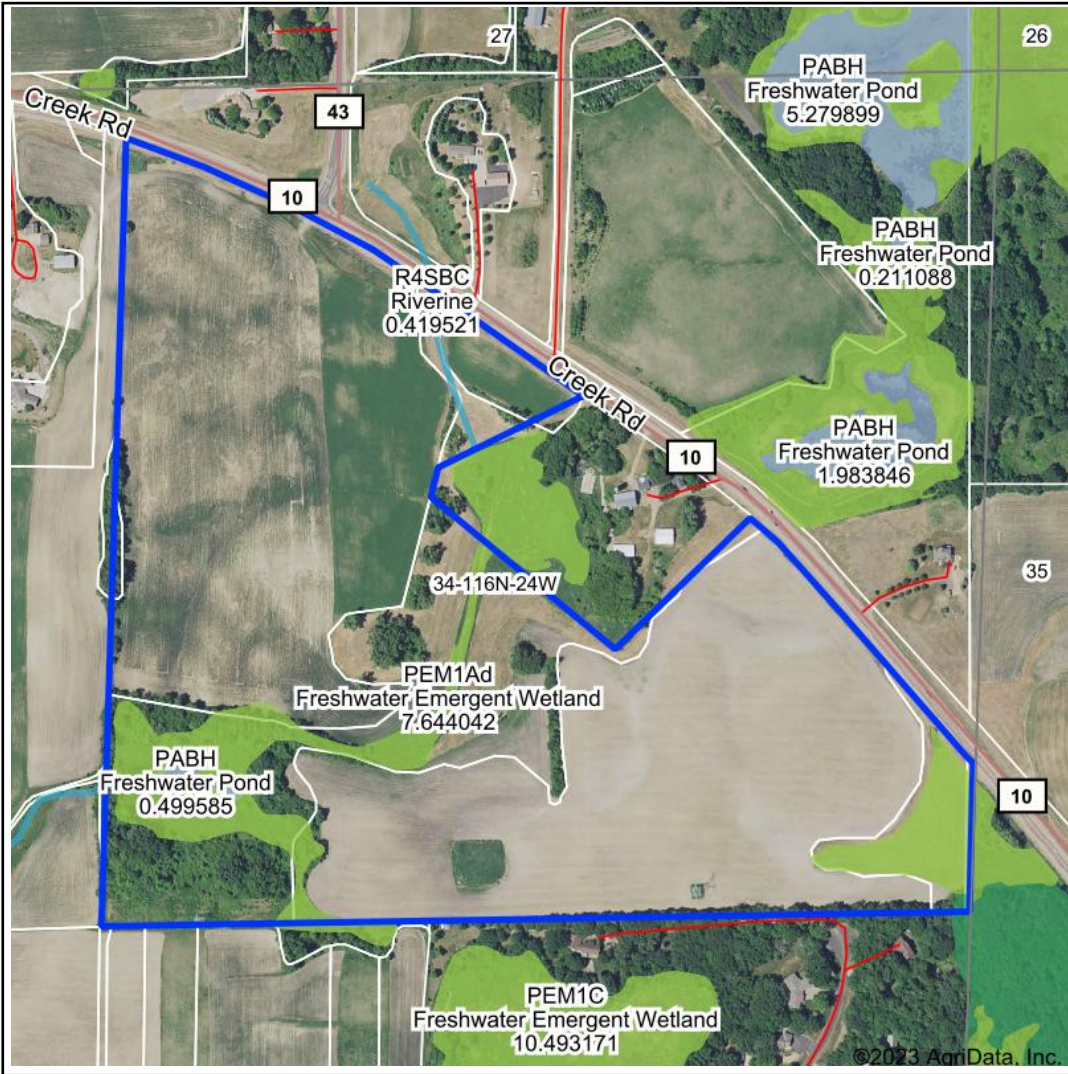

Wetlands Map

State: Minnesota
Location: 34-116N-24W
County: Carver
Township: Laketown
Date: 7/12/2023

WEISS REALTY
RENTING & FARMLAND PROPERTIES

Maps Provided By:

© AgriData, Inc. 2023 www.AgriDataInc.com

Classification Code	Type	Acres
PEM1Ad	Freshwater Emergent Wetland	4.74
PEM1A	Freshwater Emergent Wetland	2.28
PEM1F	Freshwater Emergent Wetland	0.66
PABH	Freshwater Pond	0.50
R4SBC	Riverine	0.25
PFO1Ad	Freshwater Forested/Shrub Wetland	0.06
Total Acres		8.49