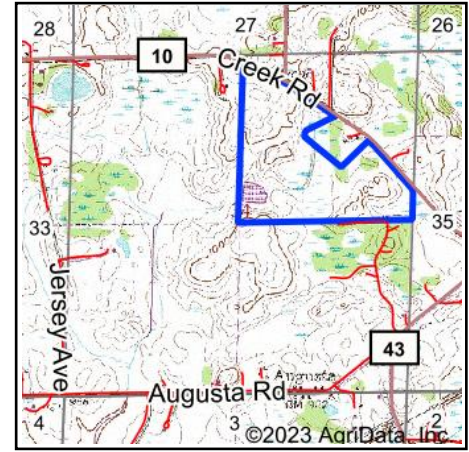

Wetlands Map

State: Minnesota
Location: 34-116N-24W
County: Carver
Township: Laketown
Date: 7/12/2023

WEISS REALTY
RENTING & FARMLAND PROPERTIES

Maps Provided By:

© AgriData, Inc. 2023 www.AgriDataInc.com

Classification Code	Type	Acres
PEM1Ad	Freshwater Emergent Wetland	4.74
PEM1A	Freshwater Emergent Wetland	2.28
PEM1F	Freshwater Emergent Wetland	0.66
PABH	Freshwater Pond	0.50
R4SBC	Riverine	0.25
PFO1Ad	Freshwater Forested/Shrub Wetland	0.06
Total Acres		8.49