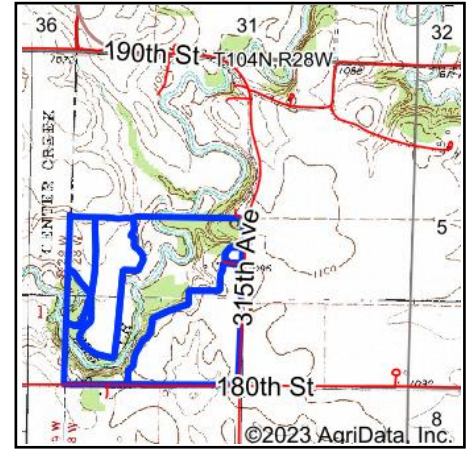

Wetlands Map

State: Minnesota
Location: 6-103N-28W
County: Faribault
Township: Verona
Date: 3/16/2023

© AgriData, Inc. 2023 www.AgriDataInc.com

0ft   705ft   1409ft

Classification Code	Type	Acres
PFO1A	Freshwater Forested/Shrub Wetland	16.62
PFO1C	Freshwater Forested/Shrub Wetland	8.92
PEM1A	Freshwater Emergent Wetland	6.89
R2UBH	Riverine	5.87
R2UBG	Riverine	2.76
PEM1C	Freshwater Emergent Wetland	1.37
PEM1Af	Freshwater Emergent Wetland	1.10
PEM1F	Freshwater Emergent Wetland	0.46
Total Acres		43.99

Data Source: National Wetlands Inventory website. U.S. DoI, Fish and Wildlife Service, Washington, D.C. <http://www.fws.gov/wetlands/>