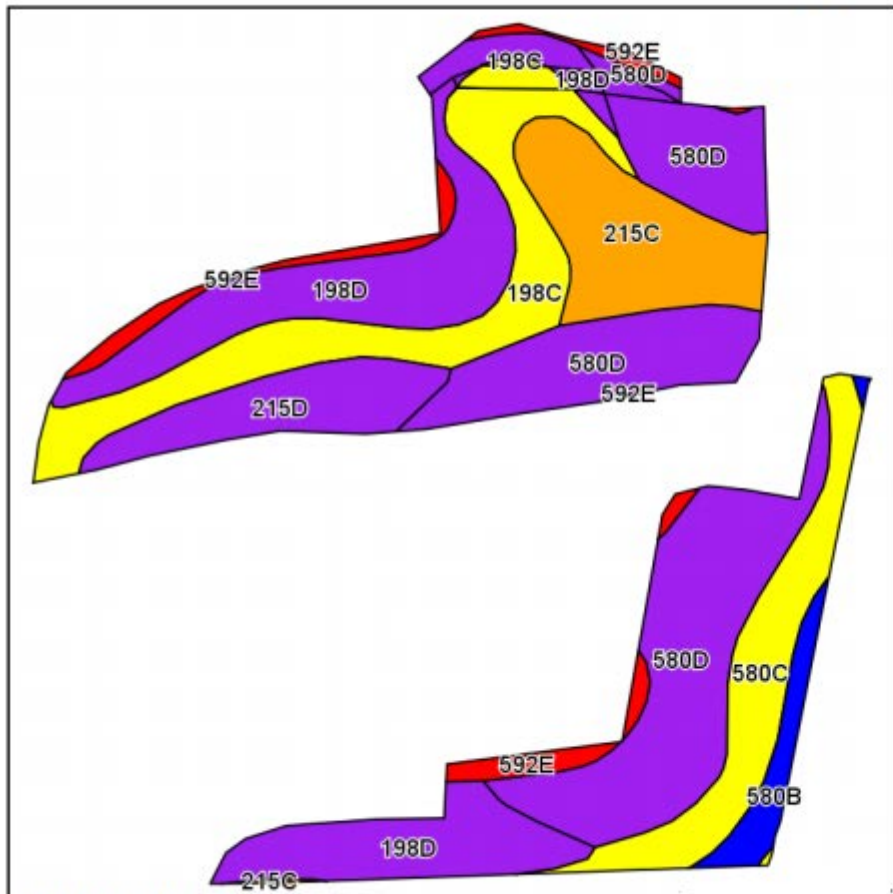

Soils Map

Soils data provided by USDA and NRCS.

State: **Minnesota**
County: **Winona**
Location: **19-105N-5W**
Township: **New Hartford**
Acres: **45.13**
Date: **4/25/2016**