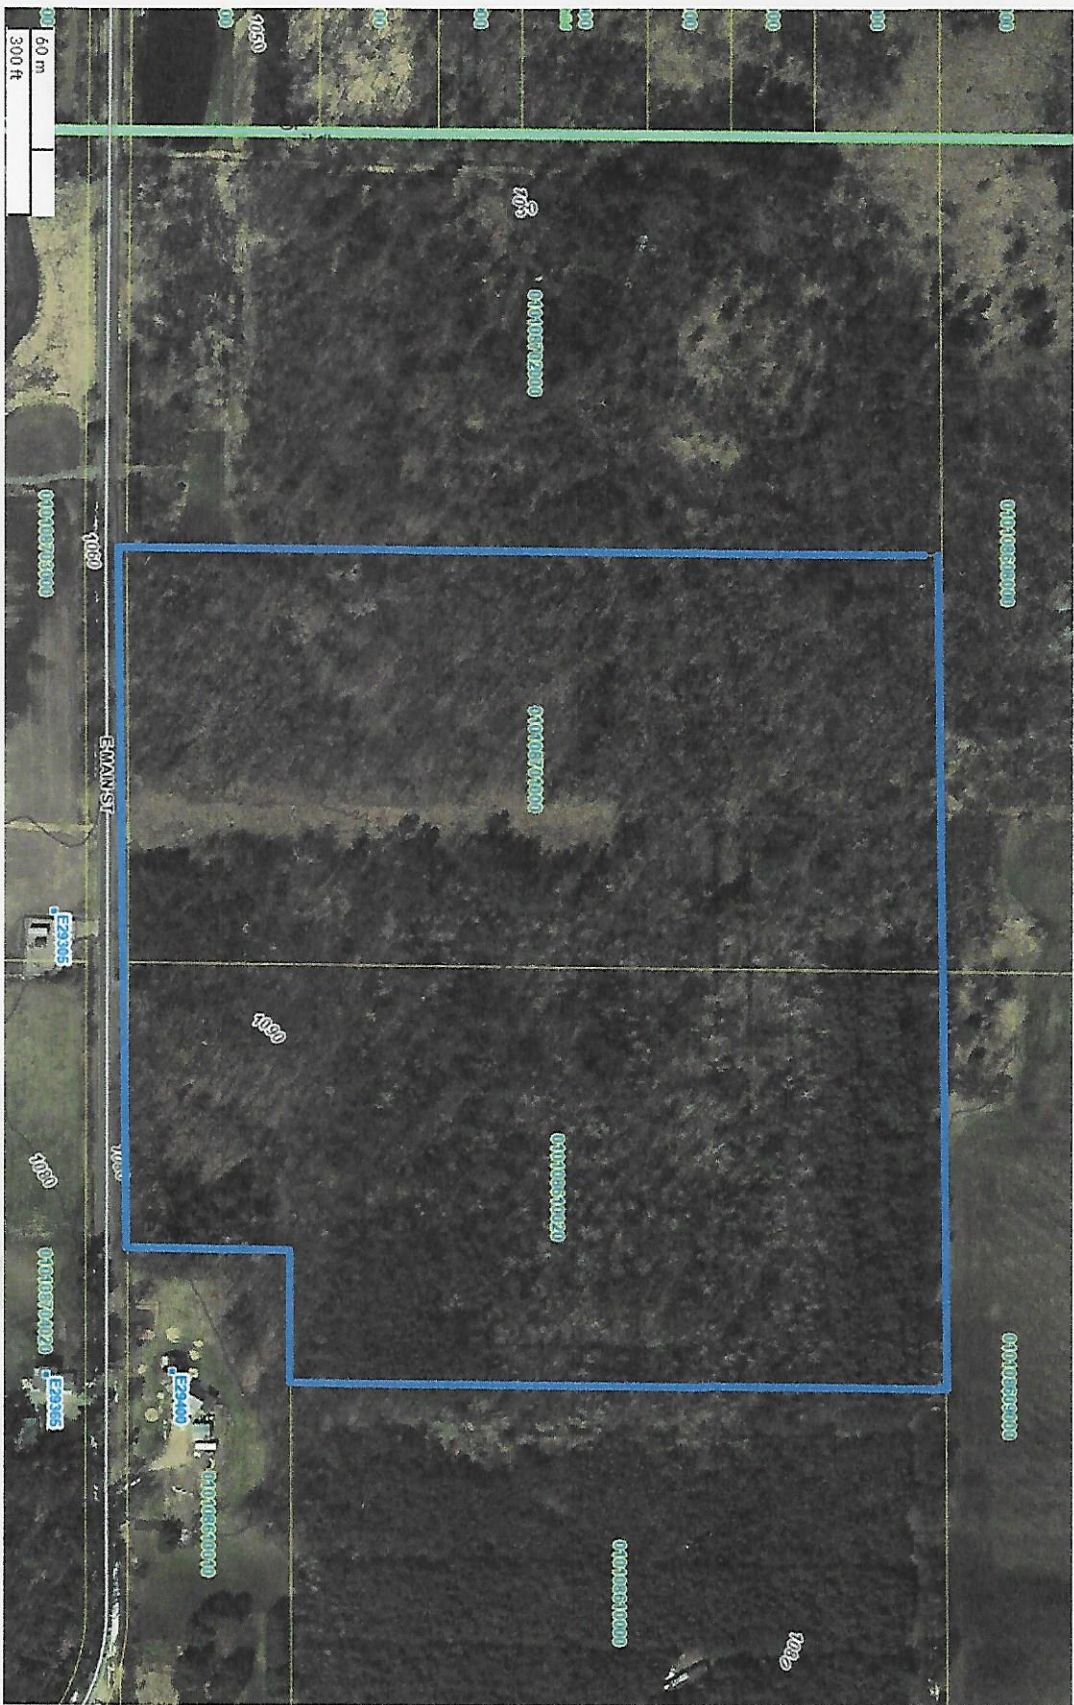

Eau Claire County, WI

Engel

38.7 acres

*Handwritten:* 788 Date and Initial 2-15-24

- Addresses
- Address Labels
- Parcels
- Parcel Numbers
- Parks
- Surrounding-Countries
- Eau Claire
- Surrounding
- Sections
- Rivers and Streams
- Lakes and Rivers
- Interstate
- US Highway
- State Highway
- Ramp
- Major Arterial
- Minor Arterial
- Collector
- Local
- Private Drive
- Recreation
- Service
- Other
- Contours 10ft
- Contour
- Contour Depression