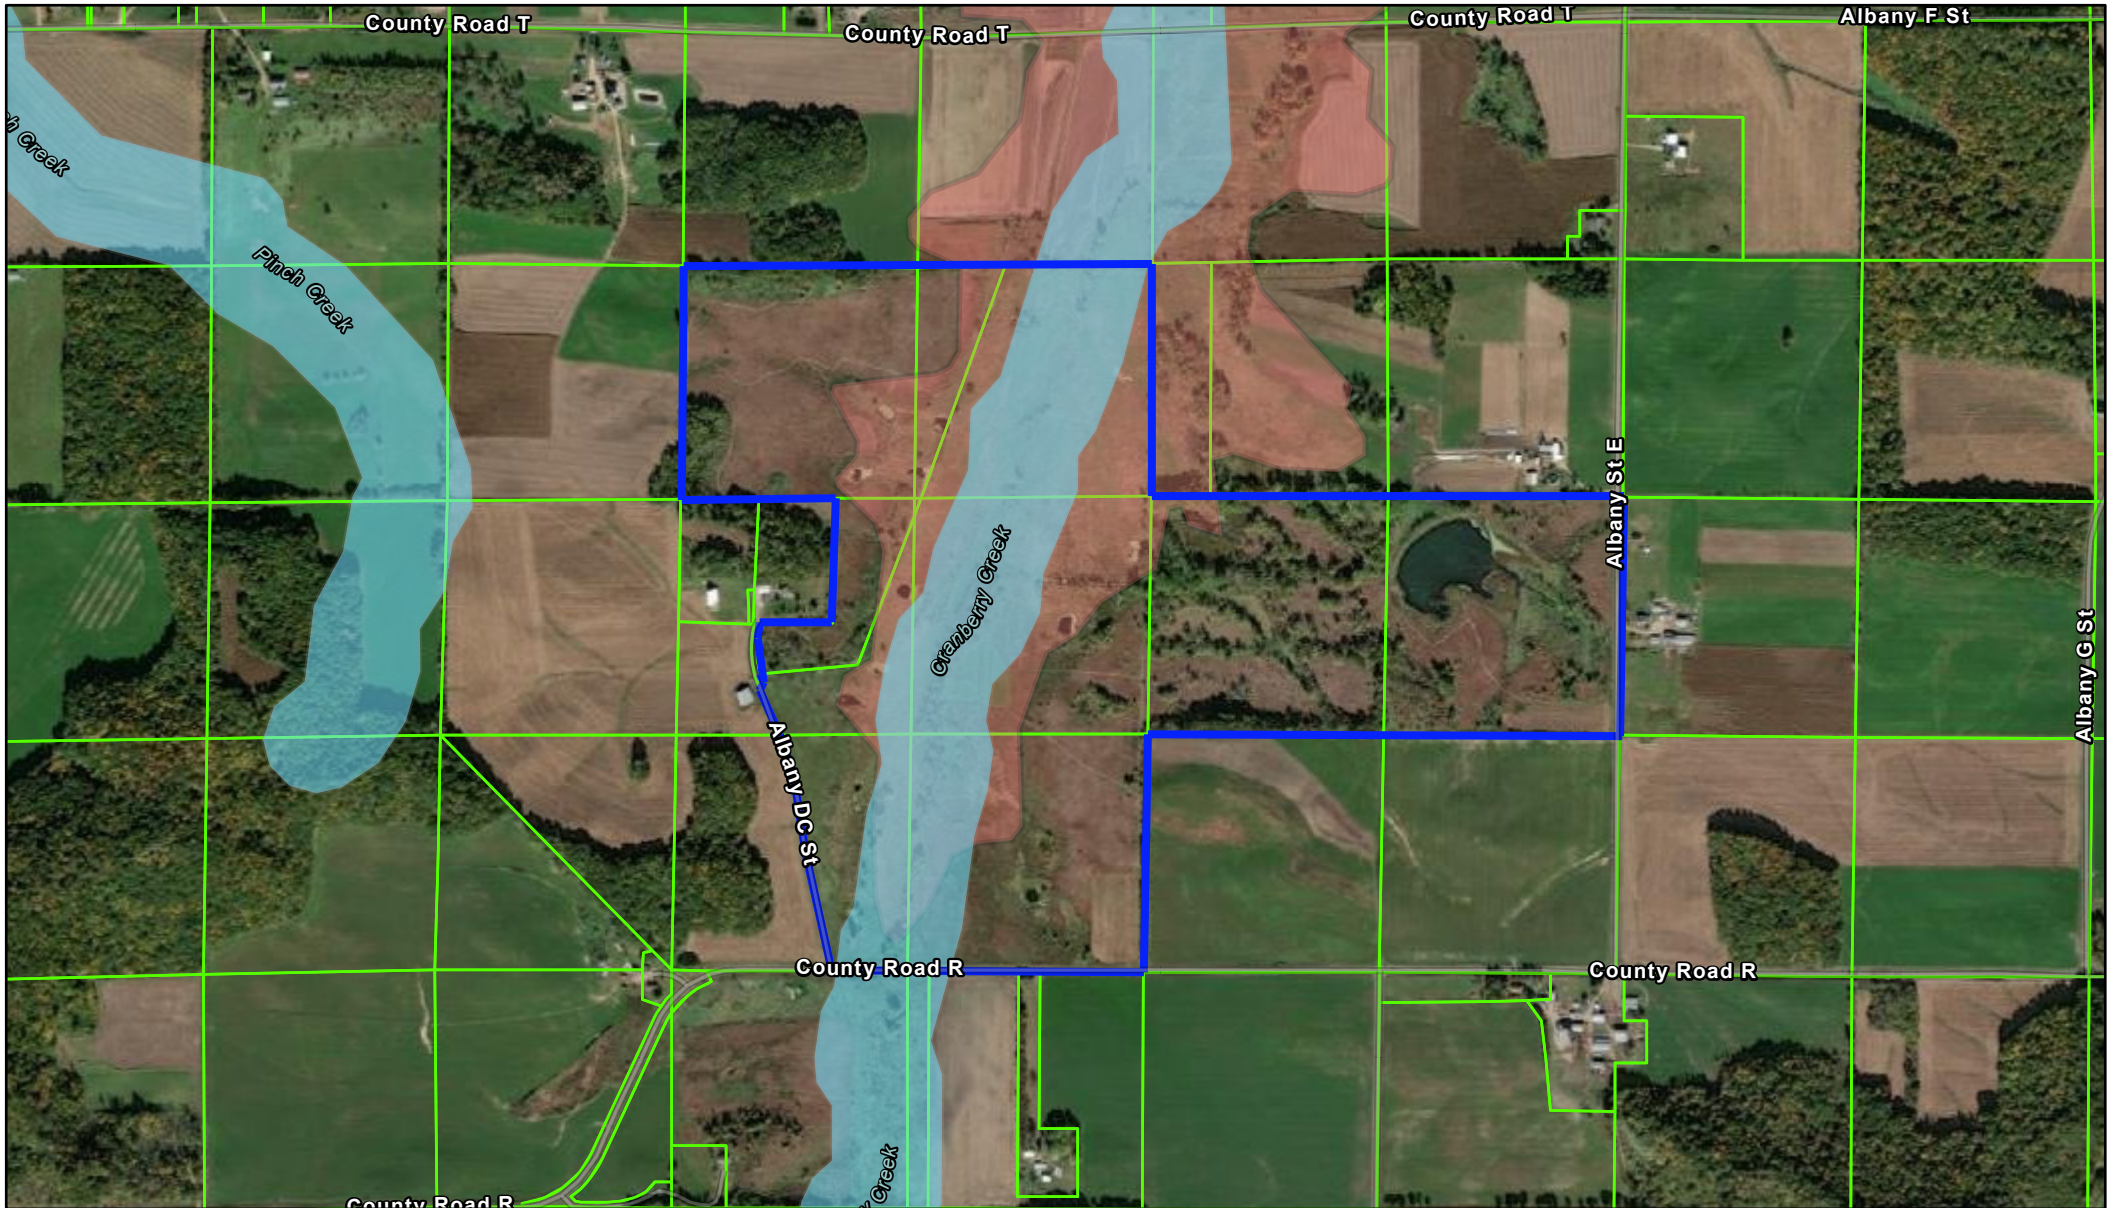

Pepin County, WI

9/15/2022, 12:24:05 PM

-  Override 1 Floodplain Zones
-  Floodplain
-  Tax Parcels