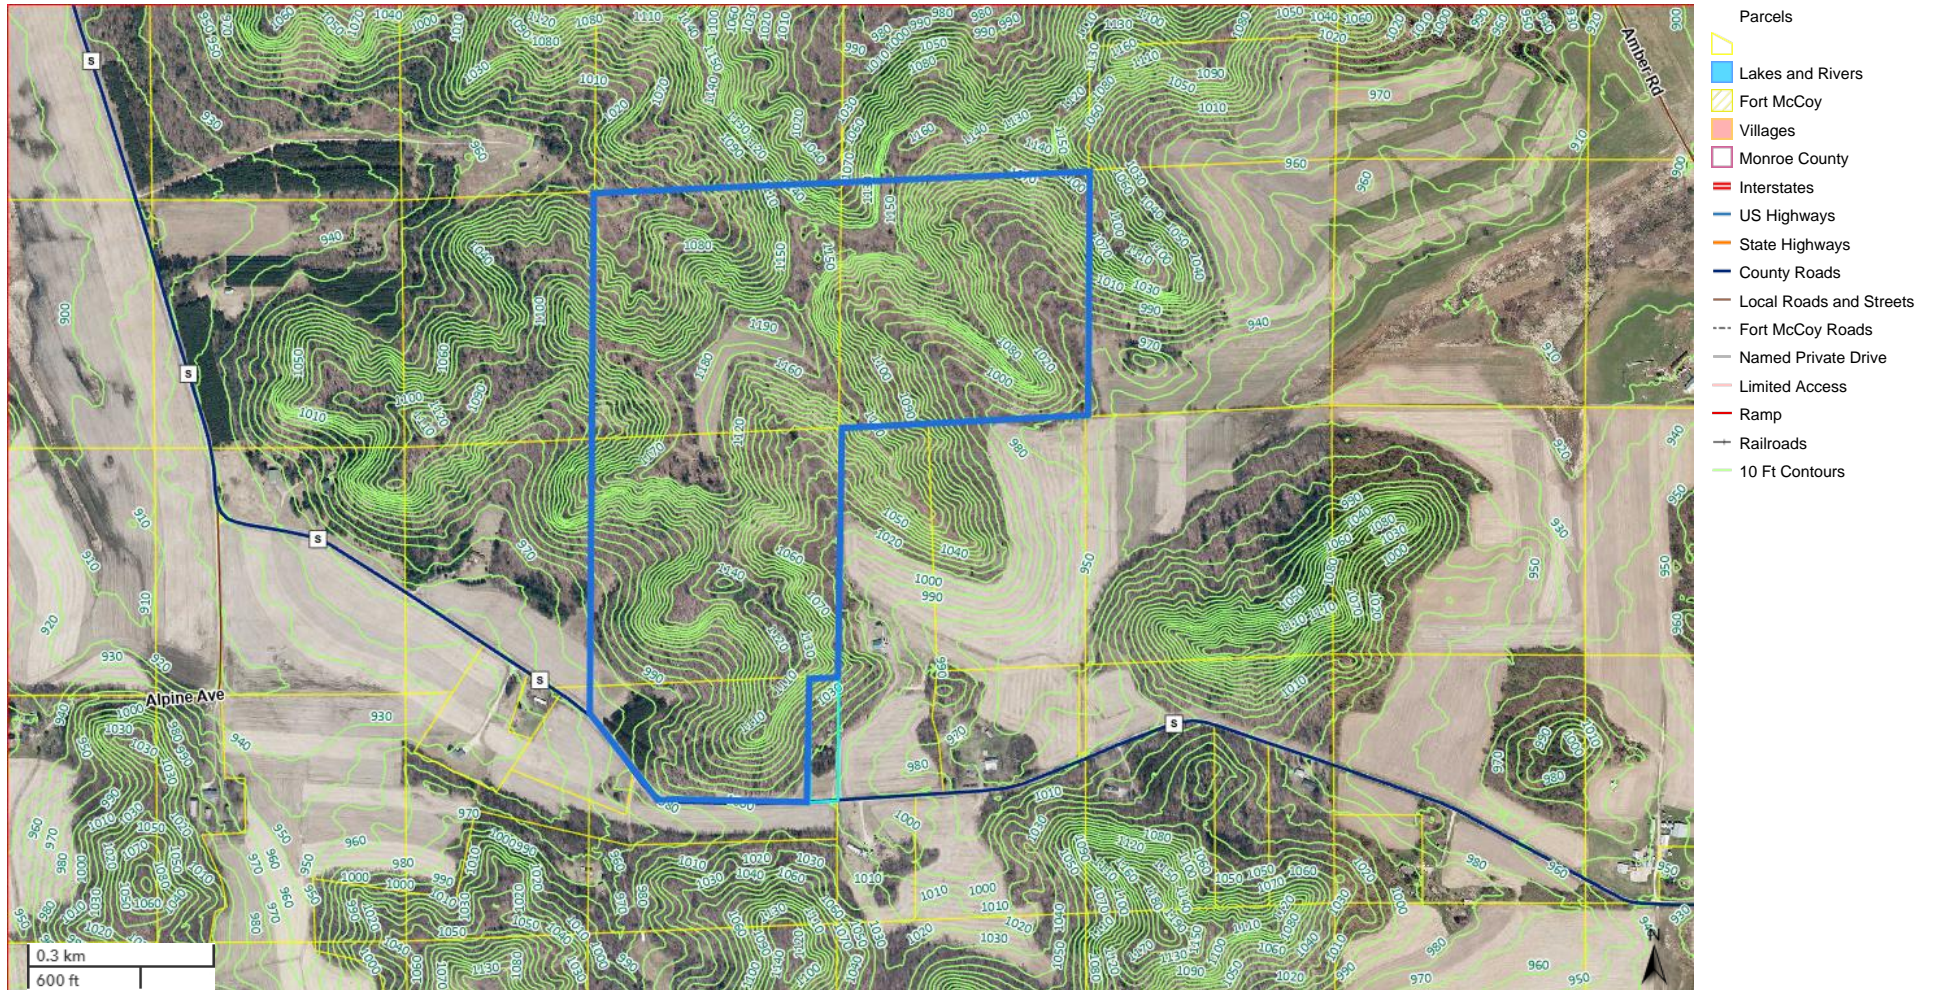

Bald Acres

132.93 acres

Created by: null

DISCLAIMER: This map is not guaranteed to be accurate, correct, current, or complete and conclusions drawn are the responsibility of the user. Monroe County assumes no responsibility whatsoever for direct, indirect, special, consequential, exemplary or other damages.

Date created: 5/30/2024

Last Data Uploaded: 5/30/2024 4:09:51 AM

Developed by