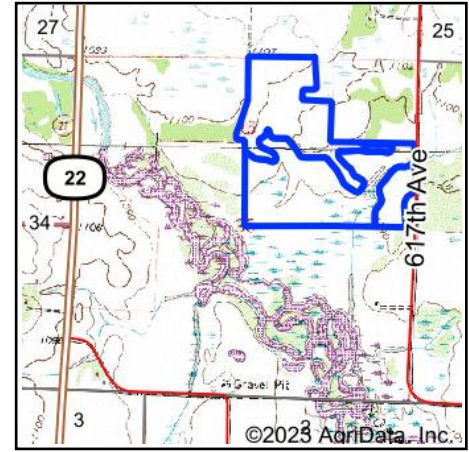

Wetlands Map

State: **Minnesota**
 Location: **35-121N-31W**
 County: **Meeker**
 Township: **Manannah**
 Date: **12/11/2023**

WEISS REALTY
 RENTING & FARMLAND PROPERTIES

Maps Provided By:

© AgriData, Inc. 2023 www.AgriDataInc.com

Classification Code	Type	Acres
PSS1A	Freshwater Forested/Shrub Wetland	24.11
PFO1A	Freshwater Forested/Shrub Wetland	10.58
PEM1A	Freshwater Emergent Wetland	9.03
PEM1C	Freshwater Emergent Wetland	3.66
PEM1Af	Freshwater Emergent Wetland	0.45
R5UBH	Riverine	0.00
Total Acres		47.83