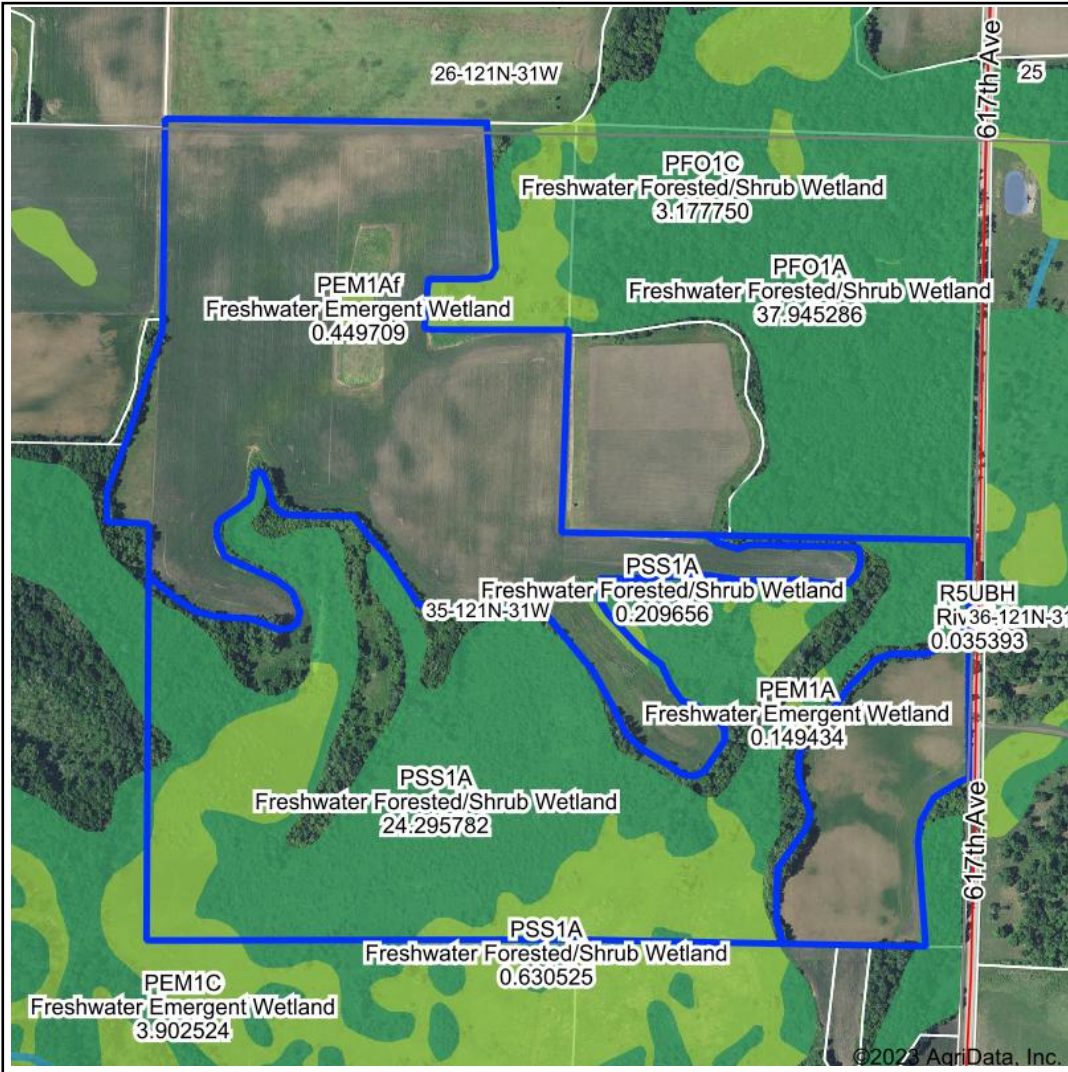

Wetlands Map

State: **Minnesota**
 Location: **35-121N-31W**
 County: **Meeker**
 Township: **Manannah**
 Date: **12/11/2023**

WEISS REALTY
 RENTING & FARMLAND PROPERTIES

Maps Provided By:

© AgriData, Inc. 2023 www.AgriDataInc.com

Classification Code	Type	Acres
PSS1A	Freshwater Forested/Shrub Wetland	24.11
PFO1A	Freshwater Forested/Shrub Wetland	10.58
PEM1A	Freshwater Emergent Wetland	9.03
PEM1C	Freshwater Emergent Wetland	3.66
PEM1Af	Freshwater Emergent Wetland	0.45
R5UBH	Riverine	0.00
Total Acres		47.83