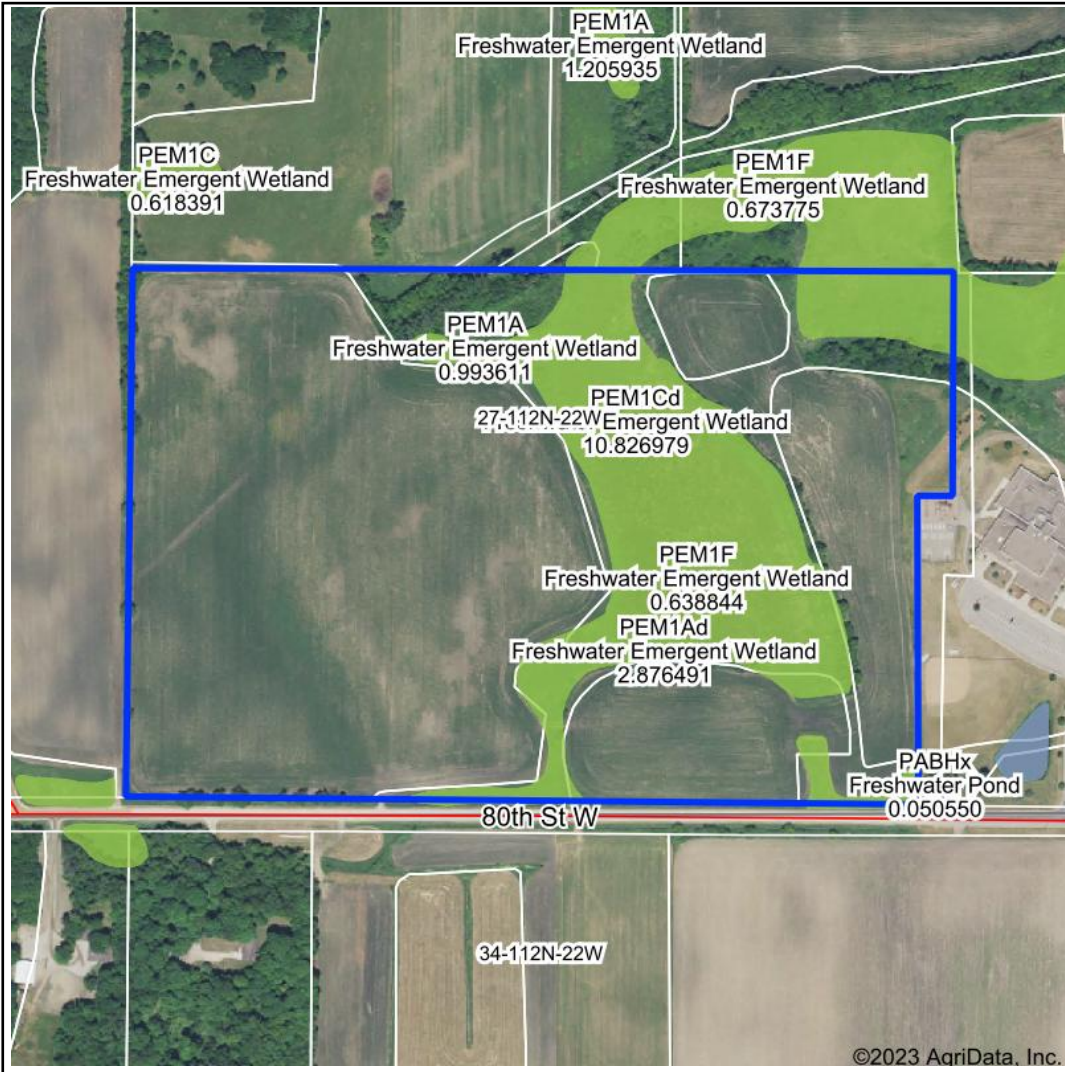

Wetlands Map

State: Minnesota
Location: 27-112N-22W
County: Rice
Township: Wheatland
Date: 7/12/2023

© AgriData, Inc. 2023 www.AgriDataInc.com

Classification Code	Type	Acres
PEM1Cd	Freshwater Emergent Wetland	8.35
PEM1Ad	Freshwater Emergent Wetland	2.87
PEM1A	Freshwater Emergent Wetland	1.35
PEM1F	Freshwater Emergent Wetland	0.64
	Total Acres	13.21

Data Source: National Wetlands Inventory website. U.S. DoI, Fish and Wildlife Service, Washington, D.C. <http://www.fws.gov/wetlands/>