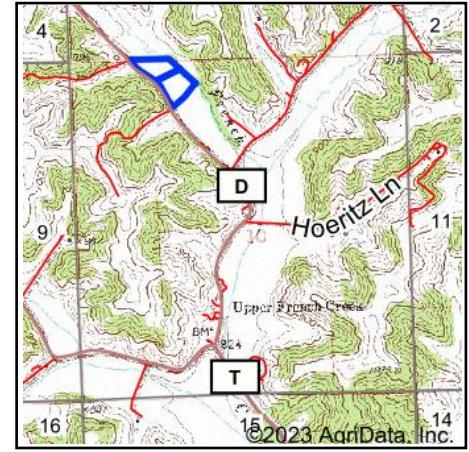

Wetlands Map

State: Wisconsin
Location: 10-20N-8W
County: Trempealeau
Township: Ettrick
Date: 6/8/2023

© AgriData, Inc. 2023 www.AgriDataInc.com

0ft   325ft   650ft

Classification Code	Type	Acres
PEM1F	Freshwater Emergent Wetland	4.01
PFO1C	Freshwater Forested/Shrub Wetland	1.65
Total Acres		5.66

Data Source: National Wetlands Inventory website. U.S. Dol, Fish and Wildlife Service, Washington, D.C. <http://www.fws.gov/wetlands/>