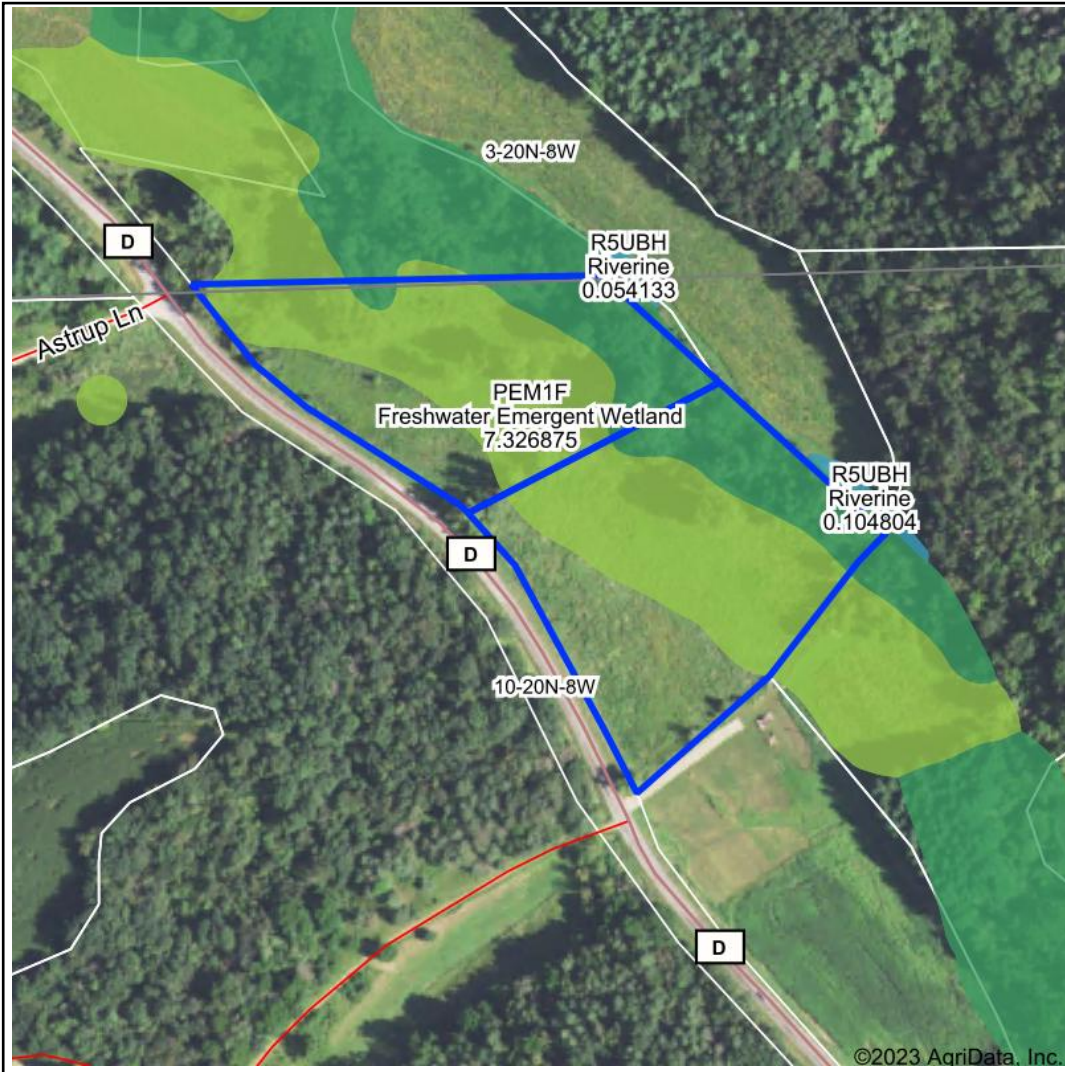

Wetlands Map

State: Wisconsin
Location: 10-20N-8W
County: Trempealeau
Township: Ettrick
Date: 6/8/2023

© AgriData, Inc. 2023 www.AgriDataInc.com

0ft   325ft   650ft

Classification Code	Type	Acres
PEM1F	Freshwater Emergent Wetland	4.01
PFO1C	Freshwater Forested/Shrub Wetland	1.65
Total Acres		5.66

Data Source: National Wetlands Inventory website. U.S. Dol, Fish and Wildlife Service, Washington, D.C. <http://www.fws.gov/wetlands/>